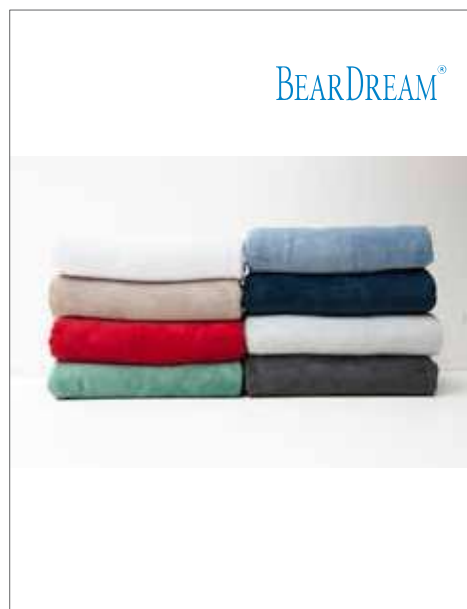

BEARDREAM®

BD601N | CF130X170 Coral Fleece Blanket

100% Polyester
130 x 170 cm
260 g/m²

Bear Dream

JESTER RED	LIGHT GREY	NAVY BLUE (DEEP BLUE)
RUSTICAL GREEN (GREEN)	RUSTICAL GREY (WARM GREY)	SHALE TAUPE
SOFT BLUE	WHITE	

Fleecedecke

Farbe	Größen	1	ab 12	ab 120
Coloured	130 x 170 cm	17,80	14,18	13,46